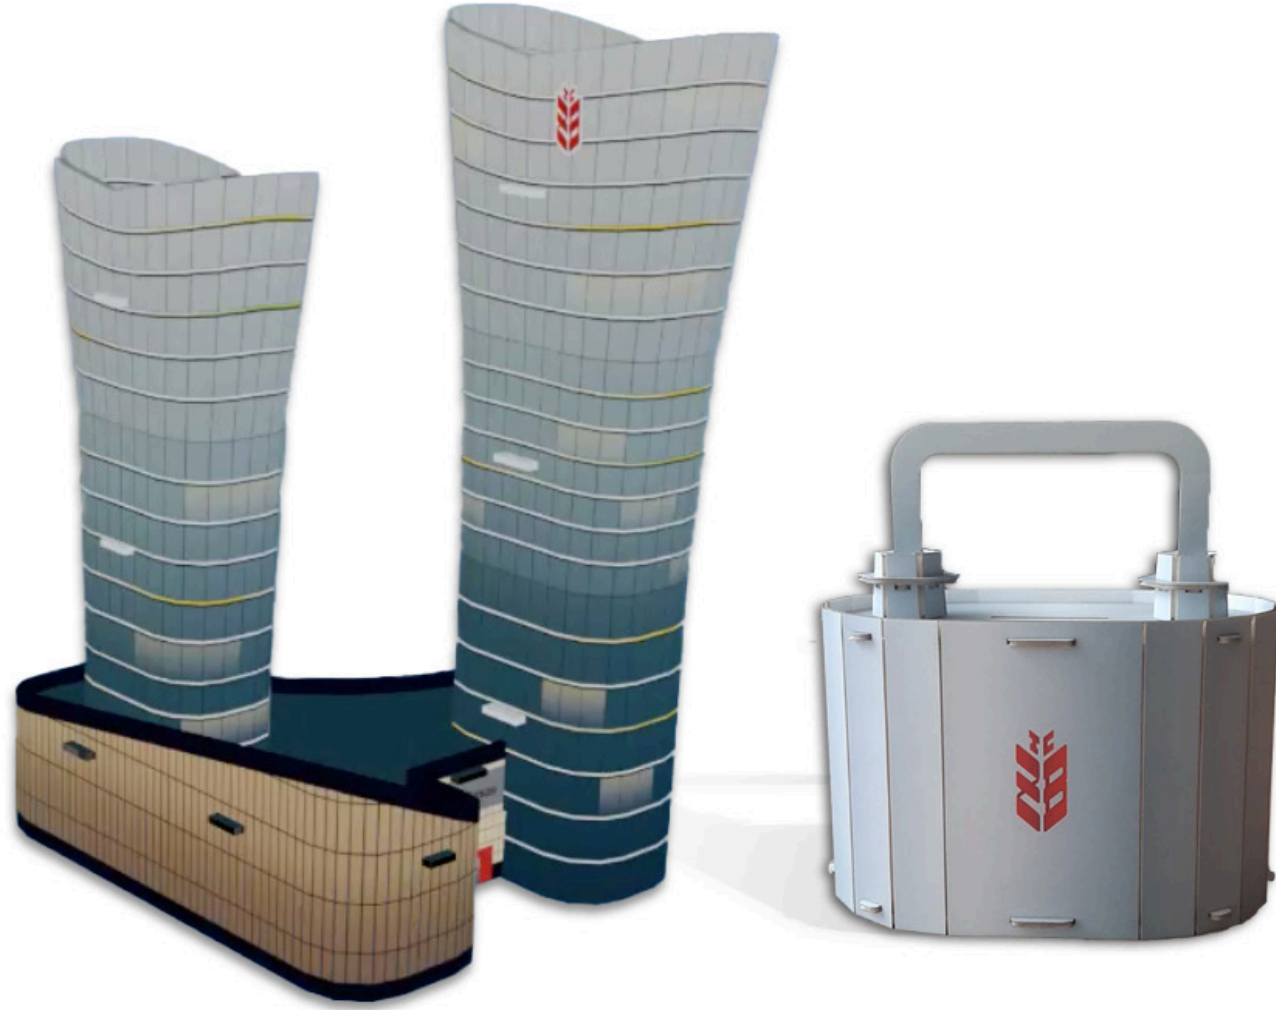

ATA UÇAĞI 3D PUZZLE

GALATA KULESİ 3D PUZZLE

3D
PUZZLE

*Galata
Kulesi*

KIZ KULESİ 3D PUZZLE

3D
PUZZLE

BİRLEŞTİRMESİ KOLAY
EASY TO COMBINE

5+
yaş